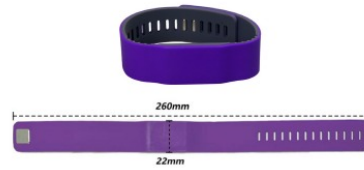

**WB009** Watch-style adjustable strap

DIM 245 x 17 mm · Ø30 chip

**WB010** Watch-style adjustable strap

DIM 245 x 17 mm

**WB011** Adjustable strap, signal arrows

DIM 242 x 14 mm · 18 mm chip

**WB011-C** Adjustable strap, children fit

DIM 210 x 14 mm

**WB012** Adjustable strap, slim

DIM 245 x 14 mm

**WB013** Adjustable strap, mid-width

DIM 245 x 14 mm

**WB014** Adjustable strap, multi-color

DIM 245 x 14 mm

**WB015** Adjustable strap, vibrant tone

DIM 245 x 14 mm

**WB016A** Adjustable strap, single tone

DIM 245 x 14 mm

**WB016B** Adjustable strap, dual tone

DIM 245 x 14 mm

**WB017A** Adjustable strap, ribbed

DIM 245 x 14 mm

**WB017B** Adjustable strap, ribbed