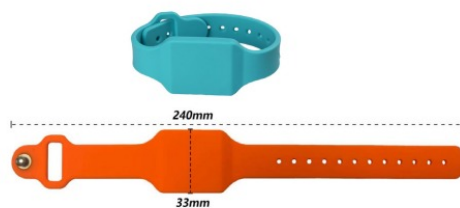

DIM 245 x 17 mm

**WB025** Pouch with PVC tag

DIM Custom strap + PVC tag

**WB026** Adjustable strap, fluorescent

DIM 245 x 17 mm

**WB027** Adjustable strap, slim

DIM 245 x 14 mm

**WB028** Adjustable strap, sport

DIM 245 x 14 mm

WB029

Children adjustable strap

DIM

210 x 14 mm

WB031

Pouch band with RFID tag

DIM