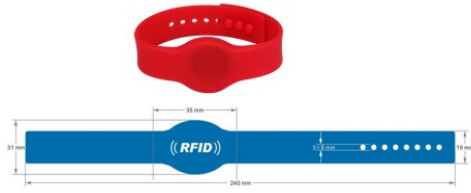

**WB009** Watch-style adjustable strap

DIM 245 x 17 mm · Ø30 chip

**WB010** Watch-style adjustable strap

DIM 245 x 17 mm

**WB011** Adjustable strap, signal arrows

DIM 242 x 14 mm · 18 mm chip

**WB011-C** Adjustable strap, children fit

DIM 210 x 14 mm

**WB012** Adjustable strap, slim

DIM 245 x 14 mm

**WB013** Adjustable strap, mid-width

DIM 245 x 14 mm

**WB014** Adjustable strap, multi-color

DIM 245 x 14 mm

**WB015** Adjustable strap, vibrant tone