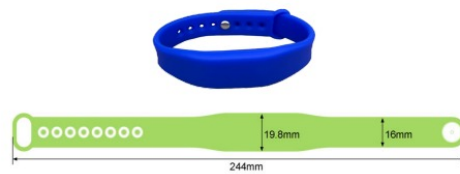

DIM 245 x 14 mm

**WB016A** Adjustable strap, single tone

DIM 245 x 14 mm

**WB016B** Adjustable strap, dual tone

DIM 245 x 14 mm

**WB017A** Adjustable strap, ribbed

DIM 245 x 14 mm

**WB017B** Adjustable strap, ribbed

DIM 245 x 14 mm

**WB018** Adjustable strap, embossed

DIM 245 x 14 mm

**WB019** Adjustable strap, sport

DIM 245 x 14 mm

**WB020A** Adjustable strap, single tone

DIM 245 x 17 mm

**WB020B** Adjustable strap, single tone

DIM 245 x 17 mm

**WB021** Adjustable strap, ribbed

DIM 245 x 17 mm

**WB022** Adjustable strap, dual tone

DIM 245 x 17 mm

**WB023** Adjustable strap, contrast

DIM 257 x 18 mm - 27 mm chip

**WB024** Adjustable strap, mono