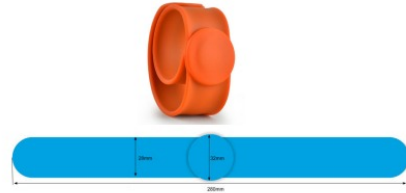

DIM 210 x 14 mm

**WB012** Adjustable strap, slim

DIM 245 x 14 mm

**WB013** Adjustable strap, mid-width

DIM 245 x 14 mm

**WB014** Adjustable strap, multi-color

DIM 245 x 14 mm

**WB015** Adjustable strap, vibrant tone