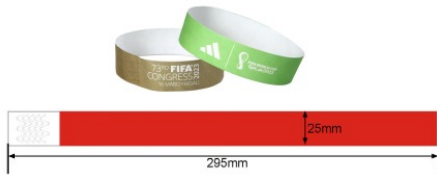

DIM

295 x 25 mm

WB702

Synthetic Paper Wristband