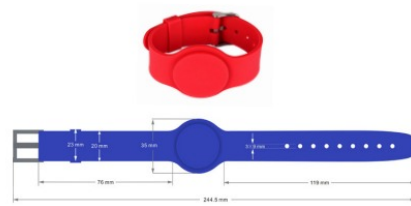

# Adjustable Strap Wristbands

---

Watch-style and snap-closure adjustable straps in soft silicone.  
Single-tone, dual-tone, ribbed, embossed, and children fits.  
Programmable HF / UHF, with custom Pantone matching.

**WB009** Watch-style adjustable strap

DIM 245 x 17 mm · Ø30 chip

**WB010** Watch-style adjustable strap

DIM 245 x 17 mm

**WB011** Adjustable strap, signal arrows

DIM 242 x 14 mm · 18 mm chip

**WB011-C** Adjustable strap, children fit